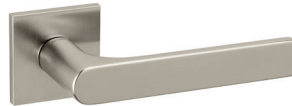

Gloria Q

Studio Olivari

M269B

rosetta bassa/low rosette

C269

K269B

ottone/brass

CR cromo lucido-bright chrome

NL supernichel lucido/
supernickel bright

CO cromo satinato/satin chrome

NS supernichel satinato/
supernickel satin

NP nero opaco/matt black

IS superinox satinato/
superstainlesssteel satin

BP bianco opaco/matt white

RS superrame satinato/
supercopper satin

ZL superoro lucido/supergold bright

DS superbronzo satinato/
superbronze satin

TS superoro satinato/supergold satin

US superantracite satinato/
superanthracite satin