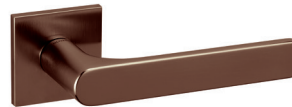

Gloria Q

Studio Olivari

M269B

rosetta bassa/low rosette

C269

K269B

ottone/brass

CR cromo lucido-bright chrome

NL supernichel lucido/
supernickel bright

CO cromo satinato/satin chrome

NS supernichel satinato/
supernickel satin

NP nero opaco/matt black

IS superinox satinato/
superstainlesssteel satin

BP bianco opaco/matt white

RS superrame satinato/
supercopper satin

ZL superoro lucido/supergold bright

DS superbronzo satinato/
superbronze satin

TS superoro satinato/supergold satin

US superantracite satinato/
superanthracite satin