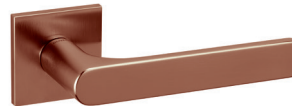

Gloria Q

Studio Olivari

M269B

rosetta bassa/low rosette

C269

K269B

ottone/brass

CR cromo lucido-bright chrome

NL supernichel lucido/
supernickel bright

CO cromo satinato/satin chrome

NS supernichel satinato/
supernickel satin

NP nero opaco/matt black

IS superinox satinato/
superstainlesssteel satin

BP bianco opaco/matt white

RS superrame satinato/
supercopper satin

ZL superoro lucido/supergold bright

DS superbronzo satinato/
superbronze satin

TS superoro satinato/supergold satin

US superantracite satinato/
superanthracite satin