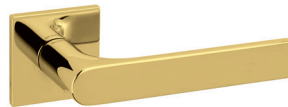

Gloria Q

Studio Olivari

M269B

rosetta bassa/low rosette

C269

K269B

ottone/brass

CR cromo lucido-bright chrome

NL supernichel lucido/
supernickel bright

CO cromo satinato/satin chrome

NS supernichel satinato/
supernickel satin

NP nero opaco/matt black

IS superinox satinato/
superstainlesssteel satin

BP bianco opaco/matt white

RS superrame satinato/
supercopper satin

ZL superoro lucido/supergold bright

DS superbronzo satinato/
superbronze satin

TS superoro satinato/supergold satin

US superantracite satinato/
superanthracite satin