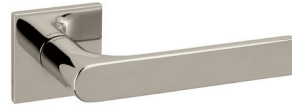

Gloria Q

Studio Olivari

M269B

rosetta bassa/low rosette

C269

K269B

ottone/brass

CR cromo lucido-bright chrome

NL supernichel lucido/
supernickel bright

CO cromo satinato/satin chrome

NS supernichel satinato/
supernickel satin

NP nero opaco/matt black

IS superinox satinato/
superstainlesssteel satin

BP bianco opaco/matt white

RS superrame satinato/
supercopper satin

ZL superoro lucido/supergold bright

DS superbronzo satinato/
superbronze satin

TS superoro satinato/supergold satin

US superantracite satinato/
superanthracite satin